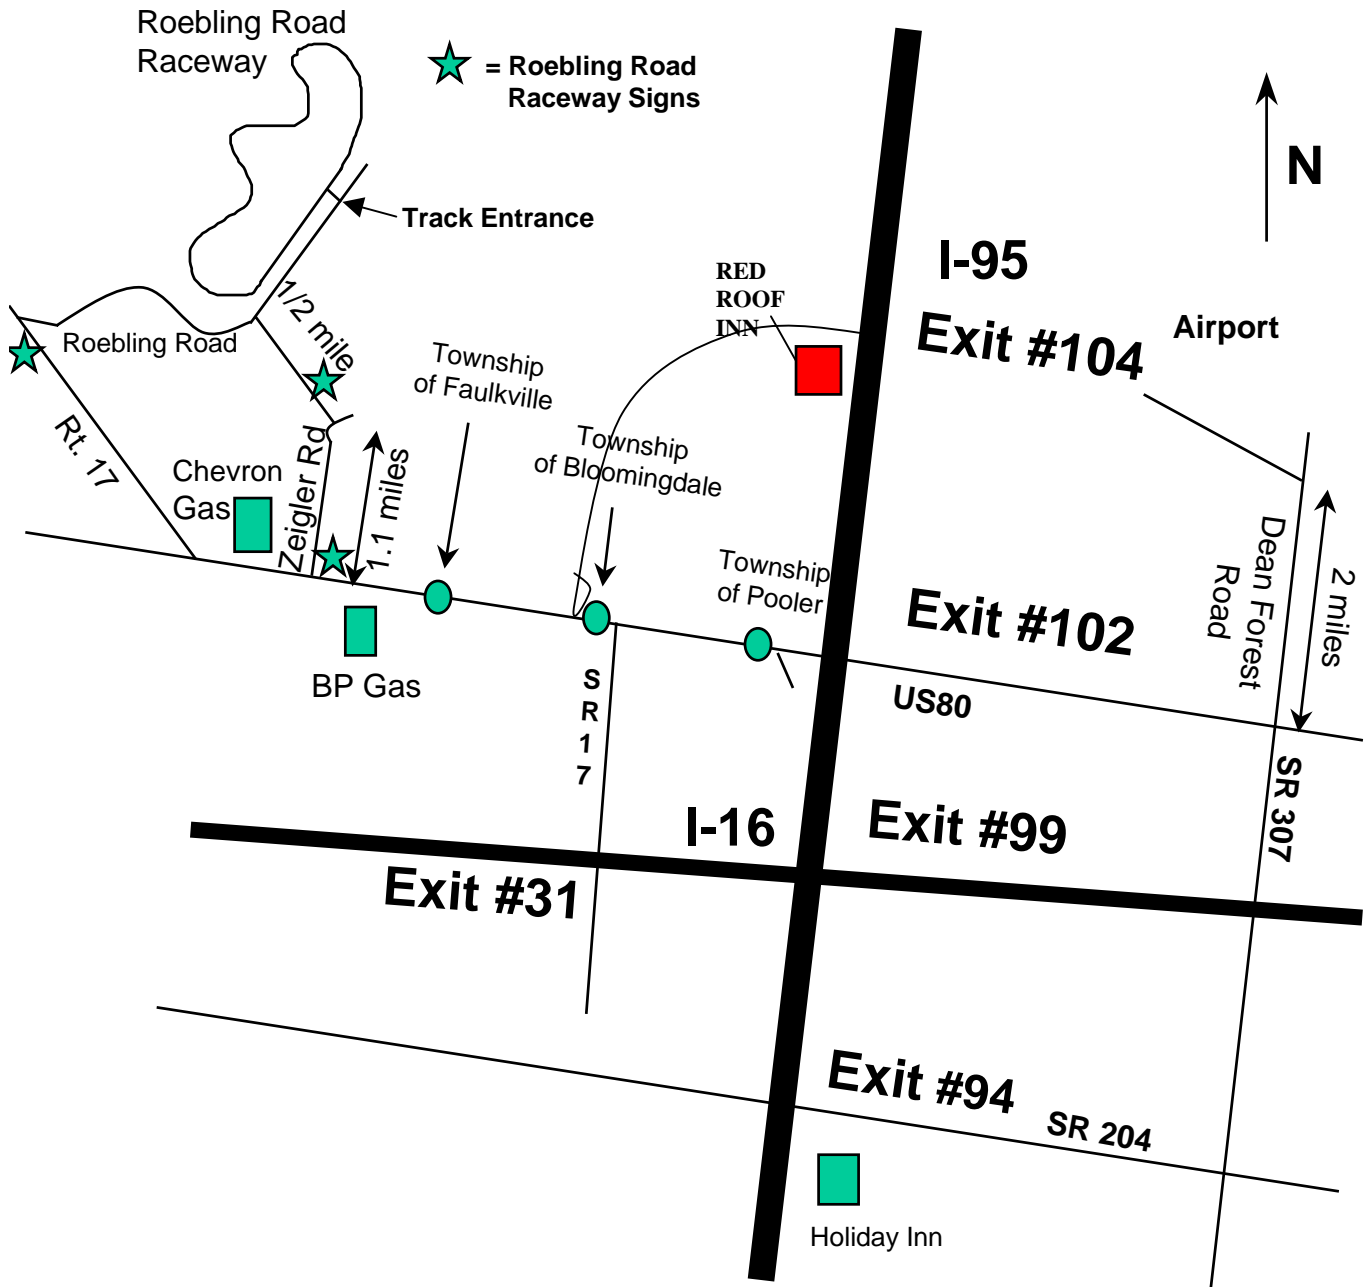

FLORIDA CROWN REGION PCA DRIVERS EDUCATION

Area Map and Directions to Roebing Road Raceway

From the Red Roof Inn to Roebing Road Raceway, take Bypass to US80 and turn right. Take US80 to Zeigler Road (about 4 miles). Turn Right on Zeigler Road and follow the signs to Roebing Road Raceway. Obey **ALL** posted speed limits! Small town law enforcement maintain nice patrol cars with your hard earned \$\$! Allow 15 minutes to get from the Red Roof Inn to Roebing Road Raceway.

Notice

Large trailers are not permitted on Zeigler Road. If you are towing your car to the track with a heavy rig, the alternate route is to continue on US80 past Zeigler Road and turn Right at the next intersection, Route 17 headed North. The first Right turn is Roebing Road, follow it to the track. Specific weight limits are posted at the entrance to Zeigler Road.